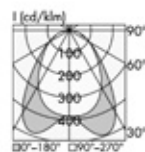

Tone of light 3000°K CRI>90

High power LED module 20Wmt 250mA 3785lm/mt.

Tone of light 4000°K CRI>90

Worklife cod.2212..

Extra Wide 110°

Wide 90°

Wide 90° Satin

Medium 60°

Narrow 30°

Symmetric 1

Symmetric 2

Asymmetric