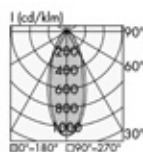

Tone of light 3000°K CRI>90

High power LED module 20Wmt 250mA 3785lm/mt.

Tone of light 4000°K CRI>90

Worklife cod.2212..

Extra Wide 110°

Wide 90°

Wide 90° Satin

Medium 60°

Narrow 30°

Symmetric 1

Symmetric 2

Asymmetric