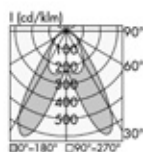

Tone of light 3000°K CRI>90

High power LED module 20Wmt 250mA 3785lm/mt.

Tone of light 4000°K CRI>90

Worklife cod.2212..

Extra Wide 110°

Wide 90°

Wide 90° Satin

Medium 60°

Narrow 30°

Symmetric 1

Symmetric 2

Asymmetric