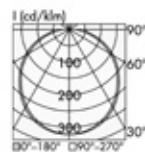

Tone of light 3000°K CRI>90

High power LED module 20Wmt 250mA 3785lm/mt.

Tone of light 4000°K CRI>90

Worklife cod.2212..

Extra Wide 110°

Wide 90°

Wide 90° Satin

Medium 60°

Narrow 30°

Symmetric 1

Symmetric 2

Asymmetric