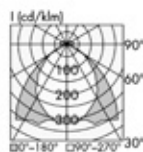

Tone of light 3000°K CRI>90

High power LED module 20Wmt 250mA 3785lm/mt.

Tone of light 4000°K CRI>90

Worklife cod.2212..

Extra Wide 110°

Wide 90°

Wide 90° Satin

Medium 60°

Narrow 30°

Symmetric 1

Symmetric 2

Asymmetric