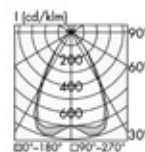

Tone of light 3000°K CRI>90

High power LED module 20Wmt 250mA 3785lm/mt.

Tone of light 4000°K CRI>90

Worklife cod.2212..

Extra Wide 110°

Wide 90°

Wide 90° Satin

Medium 60°

Narrow 30°

Symmetric 1

Symmetric 2

Asymmetric