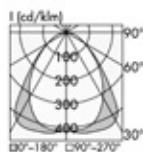

Tone of light 3000°K CRI>90

High power LED module 20Wmt 250mA 3785lm/mt.

Tone of light 4000°K CRI>90

Worklife cod.2212..

Extra Wide 110°

Wide 90°

Wide 90° Satin

Medium 60°

Narrow 30°

Symmetric 1

Symmetric 2

Asymmetric