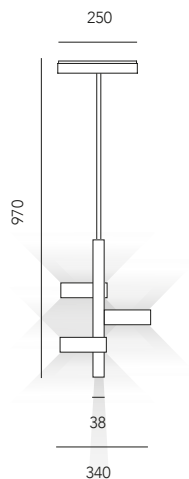

Puck Three 970

Puck Three 970

Apparecchio a sospensione con LED biemissione, più LED spot 26°, comprensivo di driver DALI.
Wall-mounted LED fixture with bi-emission emission, plus LED 26°, DALI driver included.

1611.3100.01.-- 2 4 96
40W 230V 3000°K 5260lm 132lm/W CRI>90

1611.3100.01.2700.-- 2 4 96
40W 230V 2700°K 5080lm 125lm/W CRI>90

Puck Three 970

Apparecchio a parete con LED biemissione più LED spot 26° comprensivo di driver controllo CASAMBI.
Wall-mounted LED fixture with bi-emission emission, plus LED 26°, CASAMBI control driver included.

1611.3100.02.-- 2 4 96
40W 230V 3000°K 5260lm 132lm/W CRI>90

1611.3100.02.2700.-- 2 4 96
40W 230V 2700°K 5080lm 125lm/W CRI>90

2 nero opaco
matt black

4 bianco opaco
matt white

96 bronzo anodizzato
+ asta nera/base nera
*anodized bronze
+ black rod/black base*