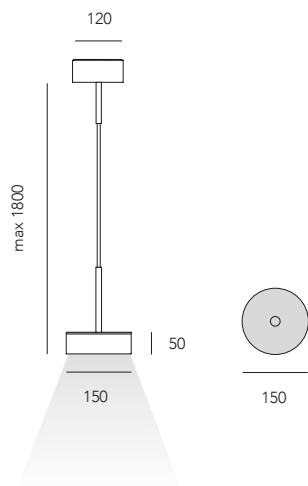

Puck One Cover

macrolux.store

Puck One Cover

ON-OFF IP 40

Apparecchio a sospensione con LED ad emissione diretta, comprensivo di retrocopertura e driver.

Suspension fixture with direct emission LED, including rear cover and driver.

1611.0200.-- 2 4 96
10,4W 230V 3000°K 1370lm 132lm/W CRI>90

1611.0200.2700.-- 2 4 96
10,4W 230V 2700°K 13105lm 125lm/W CRI>90

2 nero opaco
matt black

4 bianco opaco
matt white

96 bronzo anodizzato
+ asta nera/base nero
anodized bronze
+ black rod/black base