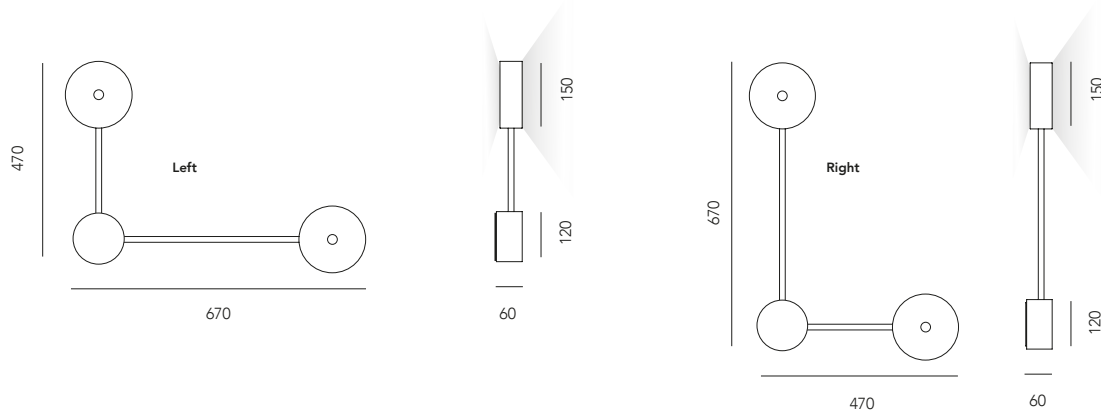

Puck Lite

macrolux.store

Puck Lite

ON-OFF IP 40

Apparecchio a parete/soffitto con LED monoemissione, driver incluso.
Wall/Ceiling-mounted fixture with uni-directional LED, driver included.

Left

1611.0010.-- 2 4 96
2x 5,2W 230V 3000°K 2x 685lm 132lm/W CRI>90

1611.0010.2700.-- 2 4 96
2x 5,2W 230V 2700°K 2x 655lm 125lm/W CRI>90

Right

1611.0020.-- 2 4 96
2x 5,2W 230V 3000°K 2x 685lm 132lm/W CRI>90

1611.0020.2700.-- 2 4 96
2x 5,2W 230V 2700°K 2x 655lm 125lm/W CRI>90

2 nero opaco
matt black

4 bianco opaco
matt white

96 bronzo anodizzato
+ asta nera/base nera
anodized bronze
+ black rod/black base