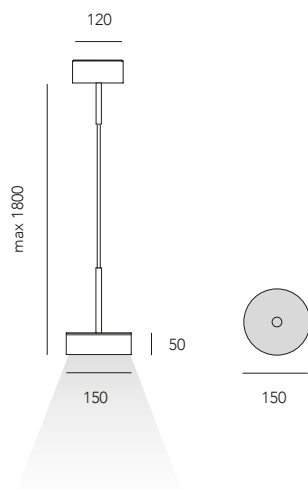

Puck One Cover

Puck One Cover

PUSH IP 40

Apparecchio a sospensione con LED ad emissione diretta, comprensivo di retrocopertura e driver DALI/PUSH.

Suspension fixture with direct emission LED, including rear cover and DALI/PUSH driver.

1611.0200.01.-- 2 4 96
10,4W 230V 3000°K 2x 680lm 132lm/W CRI>90

1611.0200.01.2700.-- 2 4 96
10,4W 230V 2700°K 2x 680lm 125lm/W CRI>90

Puck One Cover

CASAMBI IP 40

Apparecchio a sospensione con LED ad emissione diretta comprensivo di retrocopertura e driver con controllo CASAMBI.

Suspension fixture with direct emission LEDs, including rear cover and driver with CASAMBI control.

1611.0200.02.-- 2 4 96
10,4W 230V 3000°K 2x 680lm 132lm/W CRI>90

1611.0200.02.2700.-- 2 4 96
10,4W 230V 2700°K 2x 655lm 125lm/W CRI>90

2 nero opaco
matt black

4 bianco opaco
matt white

96 bronzo anodizzato
+ asta nera/base nero
anodized bronze
+ black rod/black base