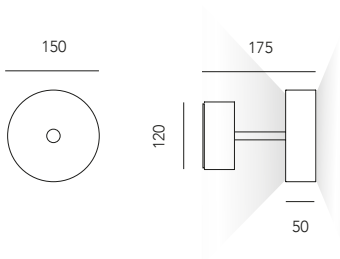

Puck Small

Puck Small

PUSH IP_{40} CE A L

Apparecchio a parete/soffitto con singolo LED biemissione, comprensivo di driver DALI/PUSH.
Wall/ceiling fixture with single bi-emission LED, including DALI/PUSH driver.

1611.0003.01.-- 2 4 96
10,4W 230V 3000°K 1370lm 132lm/W CRI>90

1611.0003.01.2700.-- 2 4 96
10,4W 230V 2700°K 1310lm 125lm/W CRI>90

Puck Small

CASAMBI IP_{40} CE A L

Apparecchio a parete/soffitto con singolo LED a biemissione comprensivo di driver controllo CASAMBI.
Wall-mounted fixture with a single bi-directional LED, including a CASAMBI control driver.

1611.0003.02.-- 2 4 96
10,4W 230V 3000°K 1370lm 132lm/W CRI>90

1611.0003.02.2700.-- 2 4 96
10,4W 230V 2700°K 1310lm 125lm/W CRI>90

2 nero opaco
matt black

4 bianco opaco
matt white

96 bronzo anodizzato
+ asta nera/base nera
anodized bronze
+ black rod/black base