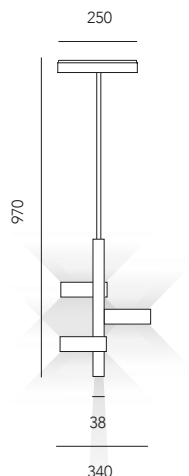

Puck Three 970

macrolux.store

Puck Three 970

ON-OFF

Apparecchio a sospensione con LED biemissione più LED spot 26°, driver incluso.
Suspension lighting fixture with double bi-emission LED plus LED 26°, driver included.

1611.3100.-- 2 4 96
40W 230V 3000°K 5260lm 132lm/W CRI>90

1611.3100.2700.-- 2 4 96
40W 230V 2700°K 5080lm 125lm/W CRI>90

Puck Three 670

PUSH

Apparecchio a sospensione con LED biemissione, più LED spot 26°, comprensivo di driver PUSH.
Wall-mounted LED fixture with bi-emission emission, plus LED 26°, PUSH driver included.

1611.3100.03.-- 2 4 96
40W 230V 3000°K 5260lm 132lm/W CRI>90

1611.3100.03.2700.-- 2 4 96
40W 230V 2700°K 5080lm 125lm/W CRI>90

2 nero opaco
matt black

4 bianco opaco
matt white

96 bronzo anodizzato
+ asta nera/base nera
*anodized bronze
+ black rod/black base*