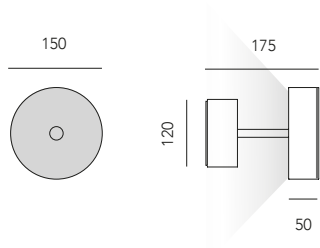

Puck Small Cover

macrolux.store

Puck Small Cover

ON-OFF

Apparecchio a parete/soffitto con singolo LED monoemissione, comprensivo di copertura frontale e driver.

Wall/Ceiling-mounted fixture with a single uni-directional LED, including front cover and driver.

1611.0004.-- 2 4 96
10,4W 230V 3000°K 1370lm 132lm/W CRI>90

1611.0004.2700.-- 2 4 96
10,4W 230V 2700°K 1310lm 125lm/W CRI>90

2 nero opaco
matt black

4 bianco opaco
matt white

96 bronzo anodizzato
+ asta nera/base nera
anodized bronze
+ black rod/black base