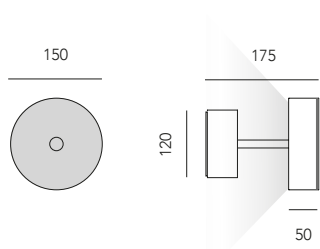

Puck Small Cover

Puck Small Cover

PUSH

Apparecchio a parete/soffitto con singolo LED monoemissione, comprensivo di copertura frontale e driver DALI/PUSH.

Wall/Ceiling-mounted fixture with a single uni-directional LED, including front cover and DALI/PUSH driver.

1611.0004.01.-- 2 4 96
10,4W 230V 3000°K 1370lm 132lm/W CRI>90

1611.0004.01.2700.-- 2 4 96
10,4W 230V 2700°K 1310lm 125lm/W CRI>90

Puck Small Cover

CASAMBI

Apparecchio a parete/soffitto con singolo LED a monoemissione comprensivo di copertura frontale e driver con controllo CASAMBI.

Wall/Ceiling-mounted fixture with a single uni-directional LED, including front cover and CASAMBI control driver.

1611.0004.02.-- 2 4 96
10,4W 230V 3000°K 1370lm 132lm/W CRI>90

1611.0004.02.2700.-- 2 4 96
10,4W 230V 2700°K 1310lm 125lm/W CRI>90

2 nero opaco
matt black

4 bianco opaco
matt white

96 bronzo anodizzato
+ asta nera/base nera
anodized bronze
+ black rod/black base