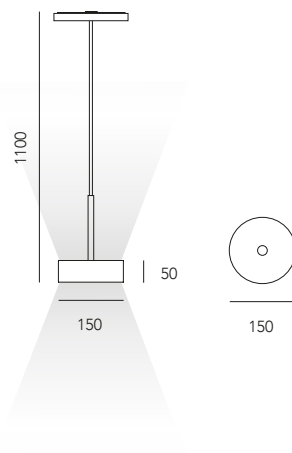

Puck One 48

Puck One 48

ON-OFF IP 40 CE 48v A

Apparecchio a sospensione LED a biemissione con adattatore meccanico con elettronica step-down 48v.

Double emission LED pendant luminaire with mechanical adapter with 48v step-down electronics.

1611.0148.-- 2 4 96
2x 5,2W 48V 3000°K 2x 680lm 132lm/W CRI>90

1611.0148.2700.-- 2 4 96
2x 5,2W 48V 2700°K 2x 655lm 125lm/W CRI>90

2 nero opaco
+ adattatore nero
matt black
+ *black adapter*

4 bianco opaco
+ adattatore bianco
matt white
+ *white adapter*

96 bronzo anodizzato
+ adattatore nero
anodized bronze
+ *black adapter*