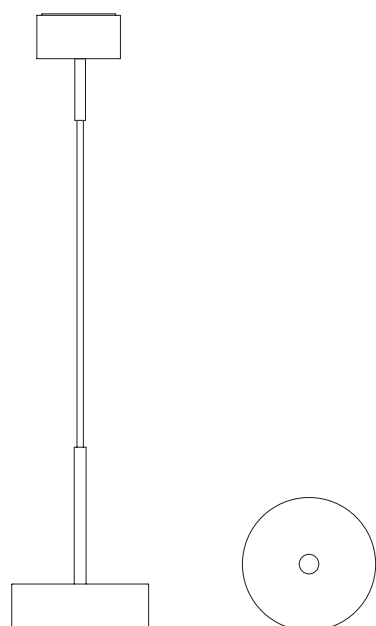

Puck One

finiture: bronzo, bianco, nero.
finishing: bronze, white, black.

Puck One è una sospensione progettata per un arredo semplice e raffinato, mantiene ovunque una precisa identità formale. Dotata di doppio schermo in vetro retro verniciato in bianco per garantire una distribuzione morbida e confortevole della luce. Realizzata in alluminio verniciato bianco, nero o anodizzato bronzo, ospita una sorgente LED a emissione diretta e indiretta.

Puck One suspension is designed for a simple and refined furniture, it maintains a precise formal identity. It is equipped with a double screen in white back-painted glass for a soft and comfortable light distribution. Made of white, black or bronze anodized painted aluminum, equipped with a direct and indirect emission LED source.