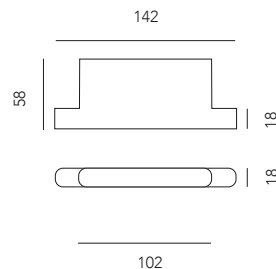

Puck One 48

Puck One 48

DALI IP 40 CE 48V A

Apparecchio a sospensione LED a biemissione con adattatore meccanico con elettronica step-down 48v DALI.

LED dual emission suspended luminaire with mechanical adaptor with 48v DALI step-down electronics.

1611.0148.01.-- 2 4 96
2x 5,2W 48V 3000°K 2x 680lm 132lm/W CRI>90

1611.0148.01.2700.-- 2 4 96
2x 5,2W 48V 2700°K 2x 655lm 125lm/W CRI>90

DALI GATE

CASAMBI CE 48v

Il "DALI GATE CASAMBI" è un componente del sistema di controllo wireless che permette di gestire le luci tramite dispositivi mobili in Bluetooth.
The DALI GATE CASAMBI is a component of the wireless control system that allows lights to be managed via mobile devices using Bluetooth.

1.1200EN1812 2
DALI GATE CASAMBI

2 nero opaco
matt black

4 bianco opaco
matt white