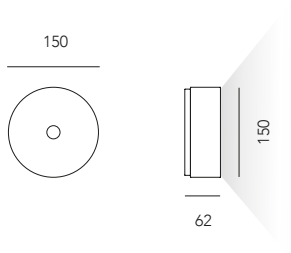

Puck Mono

macrolux.store

Puck Mono

ON-OFF

Apparecchio a parete/soffitto con LED a monoemissione, driver incluso.
Wall/Ceiling-mounted fixture with uni-directional LED, driver included.

1611.0005.-- 2 4 96
5,2W 230V 3000°K 685lm 132lm/W CRI>90

1611.0005.2700.-- 2 4 96
5,2W 230V 2700°K 655lm 125lm/W CRI>90

1611.0006.-- 2 4 96
10,4W 230V 3000°K 1370lm 132lm/W CRI>90

1611.0006.2700.-- 2 4 96
10,4W 230V 2700°K 1310lm 125lm/W CRI>90

2 nero opaco
matt black

4 bianco opaco
matt white

96 bronzo anodizzato
+ base nera
anodized bronze
+ black base