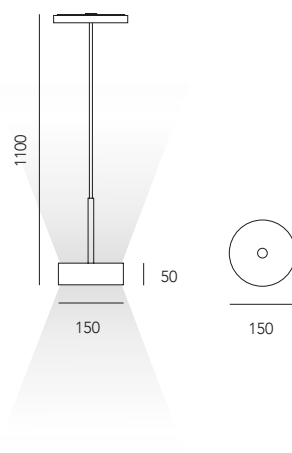

Puck One 48

Puck One 48

DALI IP 40 CE 48V A

Apparecchio a sospensione LED a biemissione con adattatore meccanico con elettronica step-down 48v DALI.

LED dual emission suspended luminaire with mechanical adaptor with 48v DALI step-down electronics.

1611.0148.01.-- 2 4 96
2x 5,2W 48V 3000°K 2x 680lm 132lm/W CRI>90

1611.0148.01.2700.-- 2 4 96
2x 5,2W 48V 2700°K 2x 655lm 125lm/W CRI>90

DALI GATE

CASAMBI CE 48v

Il "DALI GATE CASAMBI" è un componente del sistema di controllo wireless che permette di gestire le luci tramite dispositivi mobili in Bluetooth.
The DALI GATE CASAMBI is a component of the wireless control system that allows lights to be managed via mobile devices using Bluetooth.

1.1200EN1812 2
DALI GATE CASAMBI

2 nero opaco
matt black

4 bianco opaco
matt white