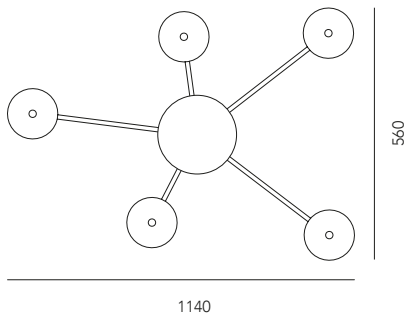

puck lite

puck

puck small

puck mono

Puck Five Limited Edition

Puck Five

ON-OFF IP₄₀

Apparecchio a sospensione con LED biemissione più LED spot 26°, driver incluso.
Suspension lighting fixture with double bi-emission LED plus LED 26°, driver included.