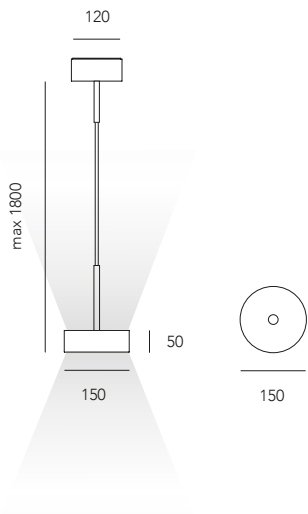

Puck One

Puck One

PUSH ^{IP}40

Apparecchio a sospensione con LED biemissione, comprensivo di driver DALI/PUSH.
Wall-mounted LED fixture with bi-emission emission, including DALI/PUSH driver.

1611.0100.01.-- 2 4 96
2x 5,2W 230V 3000°K 2x 680lm 132lm/W CRI>90

1611.0100.01.2700.-- 2 4 96
2x 5,2W 230V 2700°K 2x 655lm 125lm/W CRI>90

Puck One

CASAMBI ^{IP}40

Apparecchio a parete con LED a biemissione comprensivo di driver controllo CASAMBI.
Wall-mounted LED fixture with bi-emission emission, including CASAMBI control driver.

1611.0100.02.-- 2 4 96
2x 5,2W 230V 3000°K 2x 680lm 132lm/W CRI>90

1611.0100.02.2700.-- 2 4 96
2x 5,2W 230V 2700°K 2x 655lm 125lm/W CRI>90

2 nero opaco
matt black

4 bianco opaco
matt white

96 bronzo anodizzato
+ asta nera/base nero
*anodized bronze
+ black rod/black base*