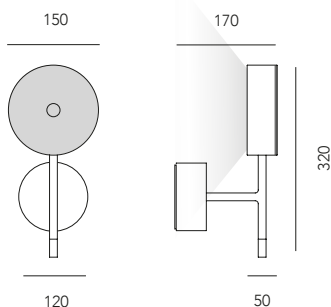

Puck Cover

Puck Cover

PUSH IP_{40} CE A Q

Apparecchio a parete con singolo LED monoemissione, comprensivo di copertura frontale e driver DALI/PUSH.

Wall-mounted single LED fixture with unidirectional emission, including front cover and DALI/PUSH.

1611.0002.01.-- 296 2296 4496
10,4W 230V 3000°K 1370lm 132lm/W CRI>90

1611.0002.01.2700.-- 296 2296 4496
10,4W 230V 2700°K 1310lm 125lm/W CRI>90

Puck Cover

CASAMBI IP_{40} CE A Q

Apparecchio a parete con singolo LED a monoemissione comprensivo di copertura frontale e driver con controllo CASAMBI.

Wall-mounted single LED fixture with unidirectional emission, including front cover and CASAMBI control driver.

1611.0002.02.-- 296 2296 4496
10,4W 230V 3000°K 1370lm 132lm/W CRI>90

1611.0002.02.2700.-- 296 2296 4496
10,4W 230V 2700°K 1310lm 125lm/W CRI>90

296 nero opaco asta/base
bronzio terminale/corpo
matt black rod/base
bronze body/terminal

2296 nero opaco asta/base/corpo
bronzio terminale
matt black rod/base/body
bronze terminal

4496 bianco opaco asta/base/corpo
bronzio terminale
matt white rod/base/body
bronze terminal