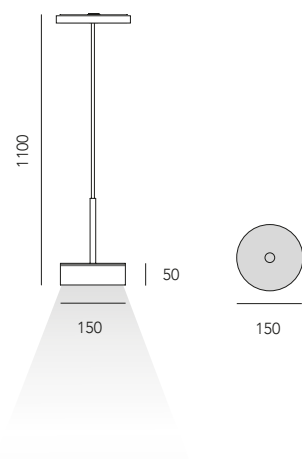

Puck One 48 Cover

macrolux.store

Puck One 48 Cover

ON-OFF IP 40 CE 48v A

Apparecchio a sospensione LED a emissione diretta con adattatore meccanico con elettronica step-down 48v, comprensivo di retro copertura.
Direct emission LED suspension fixture with mechanical adapter and 48V step-down electronics, including a rear cover.

1611.0248.-- 2 4 96
10,4W 48V 3000°K 1370lm 132lm/W CRI>90

1611.0248.2700.-- 2 4 96
10,4W 48V 2700°K 1310lm 125lm/W CRI>90

2 nero opaco
+ adattatore nero
matt black
+ black adapter

4 bianco opaco
+ adattatore bianco
matt white
+ white adapter

96 bronzo anodizzato
+ adattatore nero
anodized bronze
+ black adapter