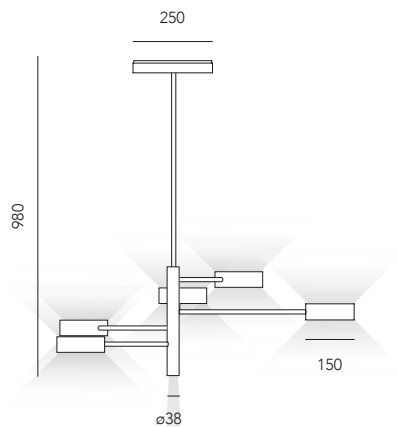

puck lite

puck

puck small

puck mono

Puck Five Limited Edition

Puck Five

ON-OFF IP₄₀

Apparecchio a sospensione con LED biemissione più LED spot 26°, driver incluso.
Suspension lighting fixture with double bi-emission LED plus LED 26°, driver included.