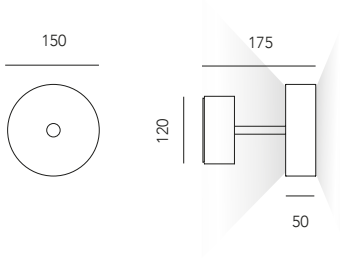

Puck Small

Puck Small

ON-OFF IP_{40} CE A L

Apparecchio a parete/soffitto con singolo LED a biemissione driver incluso.
Wall/Ceiling-mounted fixture with a single bi-directional LED, driver included.

1611.0003.-- 2 4 96
10,4W 230V 3000°K 1370lm 132lm/W CRI>90

1611.0003.2700.-- 2 4 96
10,4W 230V 2700°K 1310lm 125lm/W CRI>90

2 nero opaco
matt black

4 bianco opaco
matt white

96 bronzo anodizzato
+ asta nera/base nera
anodized bronze
+ black rod/black base