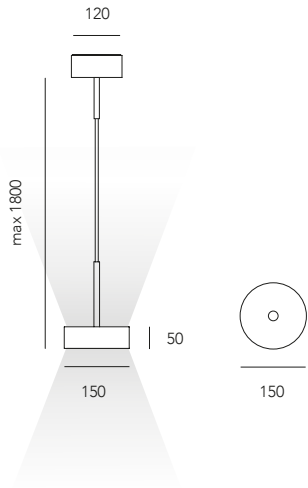

Puck One

Puck One

ON-OFF ^{IP}40

Apparecchio a sospensione parete con LED a biemissione, driver incluso.
Suspension lighting fixture with double bi-emission LED, driver included.

1611.0100.-- 2 4 96
2x 5,2W 230V 3000°K 2x 680lm 132lm/W CRI>90

1611.0100.2700.-- 2 4 96
2x 5,2W 230V 2700°K 2x 655lm 125lm/W CRI>90

2 nero opaco
matt black

4 bianco opaco
matt white

96 bronzo anodizzato
+ asta nera/base nero
*anodized bronze
+ black rod/black base*