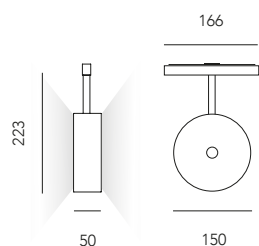

Puck 48 vertical

Puck 48 vertical

ON-OFF IP 40

Apparecchio a binario LED a biemissione con adattatore meccanico con elettronica step-down 48v.
Biemission LED track luminaire with mechanical adapter with 48v step-down electronics.