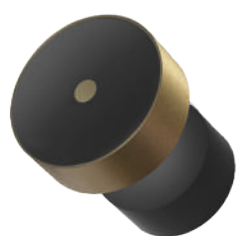

Puck Small Cover

finiture: bronzo, bianco, nero.
finishing: bronze, white, black.

Installabile sia a parete che a soffitto,
Puck Small Cover è dotata di schermo in
vetro e copertura in alluminio verniciato.

Installable on both walls and ceilings,
Puck Small Cover is equipped with a glass
screen and painted aluminum cover.

96

4

2