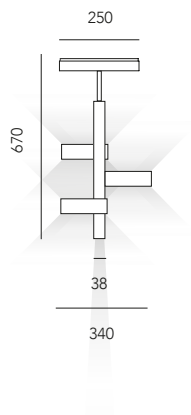

Puck Three 670

Puck Three 670

Apparecchio a sospensione con LED biemissione, più LED spot 26°, comprensivo di driver DALI.
Wall-mounted LED fixture with bi-emission emission, plus LED 26°, DALI driver included.

1611.3060.01.-- 2 4 96
40W 230V 3000°K 5260lm 132lm/W CRI>90

1611.3060.01.2700.-- 2 4 96
40W 230V 2700°K 5080lm 125lm/W CRI>90

Puck Three 670

CASAMBI

Apparecchio a parete con LED biemissione più LED spot 26° comprensivo di driver controllo CASAMBI.
Wall-mounted LED fixture with bi-emission emission, plus LED 26°, CASAMBI control driver included.

1611.3060.02.-- 2 4 96
40W 230V 3000°K 5260lm 132lm/W CRI>90

1611.3060.02.2700.-- 2 4 96
40W 230V 2700°K 5080lm 125lm/W CRI>90

2 nero opaco
matt black

4 bianco opaco
matt white

96 bronzo anodizzato
+ asta nera/base nera
*anodized bronze
+ black rod/black base*