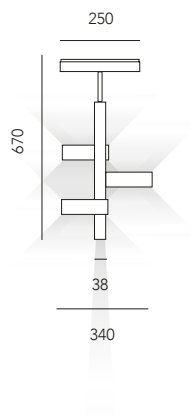

Puck Three 670

Puck Three 670

ON-OFF

Apparecchio a sospensione con LED biemissione più LED spot 26°, driver incluso.
Suspension lighting fixture with double bi-emission LED plus LED 26°, driver included.

1611.3060.-- 2 4 96
40W 230V 3000°K 5260lm 132lm/W CRI>90

1611.3060.2700.-- 2 4 96
40W 230V 2700°K 5080lm 125lm/W CRI>90

Puck Three 670

PUSH

Apparecchio a sospensione con LED biemissione, più LED spot 26°, comprensivo di driver PUSH.
Wall-mounted LED fixture with bi-emission emission, plus LED 26°, PUSH driver included.

1611.3060.03.-- 2 4 96
40W 230V 3000°K 5260lm 132lm/W CRI>90

1611.3060.03.2700.-- 2 4 96
40W 230V 2700°K 5080lm 125lm/W CRI>90

2 nero opaco
matt black

4 bianco opaco
matt white

96 bronzo anodizzato
+ asta nera/base nera
*anodized bronze
+ black rod/black base*