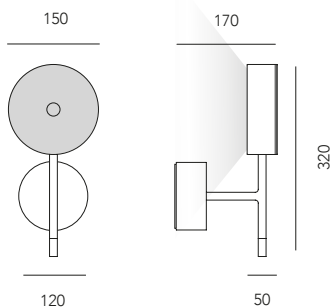

Puck Cover

macrolux.store

Puck Cover

ON-OFF IP_{40} CE A Q

Apparecchio a parete con singolo LED monoemissione, comprensivo di copertura frontale e driver.

Wall-mounted single LED fixture with unidirectional emission, including driver and front cover.

1611.0002.-- 296 2296 4496
10,4W 230V 3000°K 1370lm 132lm/W CRI>90

1611.0002.2700.-- 296 2296 4496
10,4W 230V 2700°K 1310lm 125lm/W CRI>90

296 nero opaco asta/base
bronzio terminale/corpo
matt black rod/base
bronze body/terminal

2296 nero opaco asta/base/
corpo/
bronzio terminale
matt black rod/base/body
bronze terminal

4496 bianco opaco asta/base/corpo
bronzio terminale
matt white rod/base/body
bronze terminal