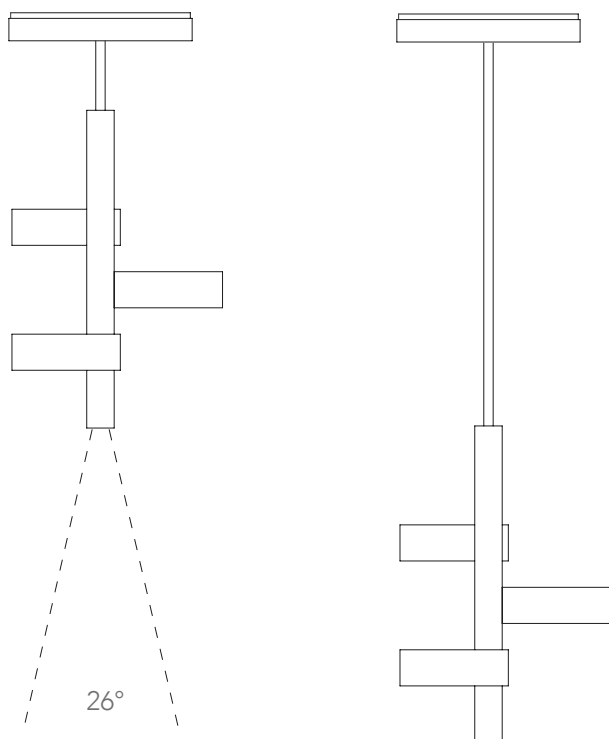

Puck Three

finiture: bronzo, bianco, nero.
finishing: bronze, white, black.

Puck Three è il risultato di un'interpretazione completamente nuova della luce e delle sue qualità. Un concetto di design unico, guidato dal desiderio di creare una lampada tanto espressiva quanto funzionale. Comfort, lusso, piacere ed estetica elegante si fondono in un unico prodotto che controlla la luce per fondersi con l'ambiente circostante e migliorare la vita quotidiana. La versione Casambi con il controllo wireless, consente un utilizzo versatile e flessibile in grado di adattarsi a qualsiasi ambiente e di offrire un'ampia gamma di scenari di regolazione. Ad esempio in modalità "lume di candela" del solo proiettore alloggiato nel corpo centrale.

Puck Three is the result of a completely new interpretation of light and its qualities. A unique design concept, driven by the desire to create a lamp that is as expressive as it is functional. Comfort, luxury, pleasure and elegant aesthetics merge into a single product that controls light to blend into the surrounding environment and improve daily life. The Casambi wireless control version allows versatile and flexible use that can adapt to any environment and offer a wide range of control scenarios. For example, in "candlelight" mode of the only projector housed in the central body.

96

4

2